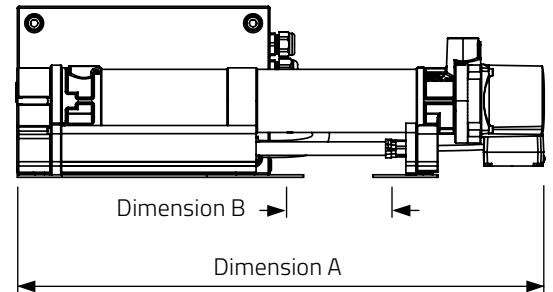

TOPSTART 4-14 KW

CONTROL BOX

CONTROL BOX (230 V / 3φ 400 V + N)

Weight: 5.5 kg

CONTROL BOX (3φ 400 V / 3φ 480 V)

Weight: 7.5 kg

DIMENSIONS

	4 kW	6 kW	9 kW	12 kW
Dimension A	448.5 mm	630 mm	780 mm	1050 mm
Dimension B*	340 mm	122.5 mm	272.5 mm	542.5 mm