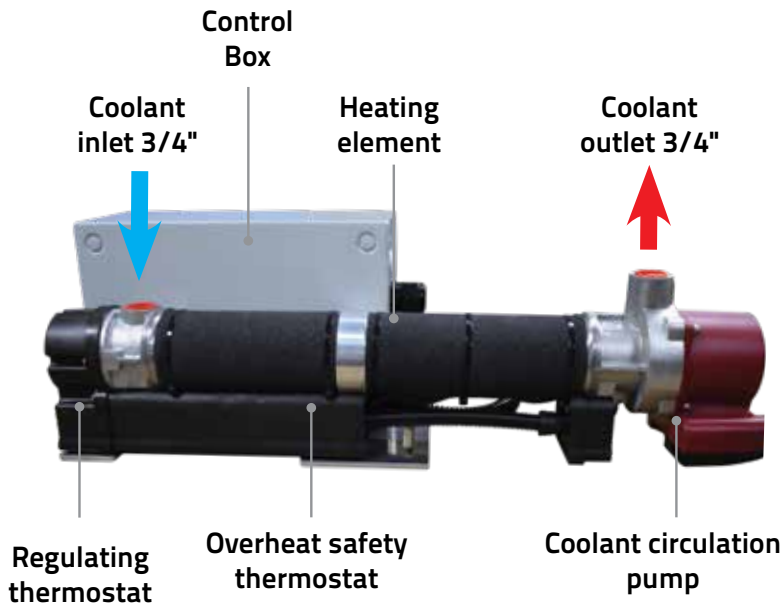

TOPSTART 4-14 KW