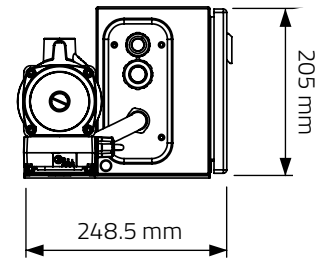

TOPSTART 4-14 KW

CONTROL BOX

CONTROL BOX (230 V / 3φ 400 V + N)

Weight: 5.5 kg

CONTROL BOX (3φ 400 V / 3φ 480 V)

Weight: 7.5 kg

DIMENSIONS

	4 kW	6 kW	9 kW	12 kW
Dimension A	448.5 mm	630 mm	780 mm	1050 mm
Dimension B*	340 mm	122.5 mm	272.5 mm	542.5 mm